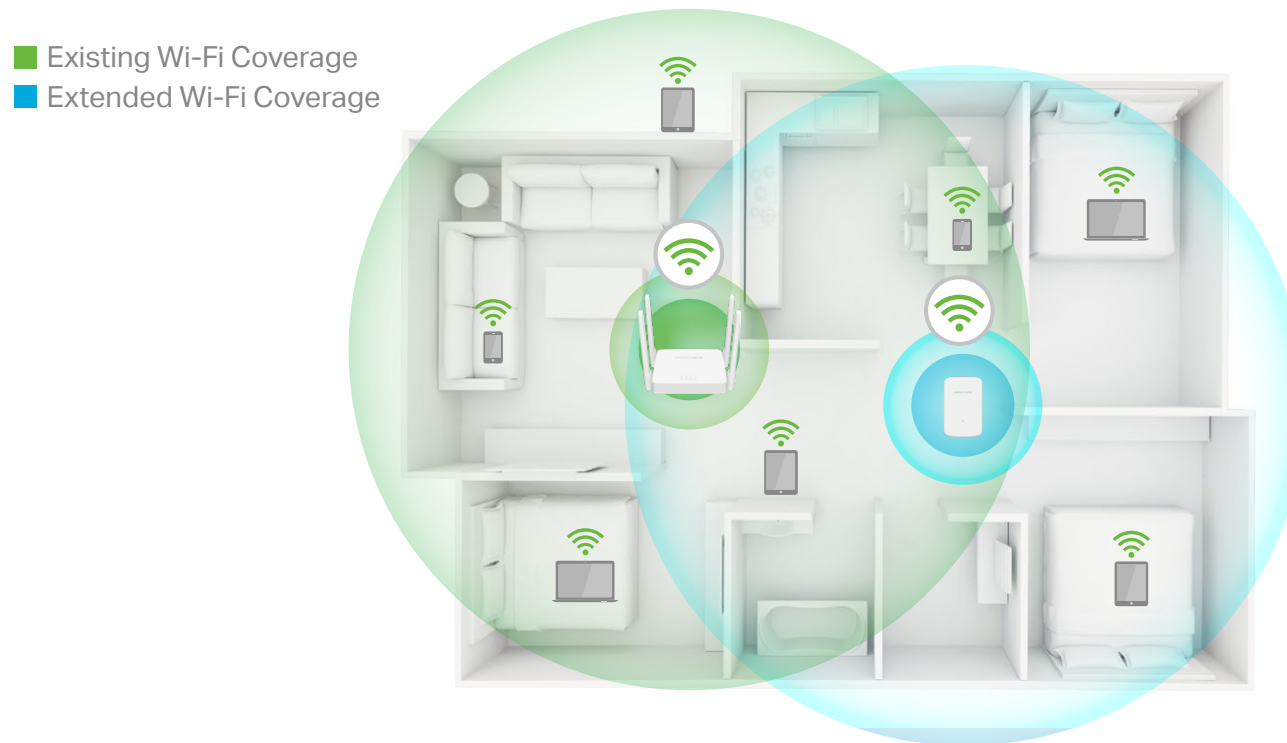

AC750 Wi-Fi Range Extender

Model: ME20

// Highlights

- **AC750 Dual Band WiFi** — Keep your whole home connected with strong Wi-Fi expansion at combined speed of up to 750 Mbps
- **Eliminate WiFi Dead Zones** — Boosts WiFi signal to previously unreachable or hard-to-wire areas flawlessly
- **Easy One-Touch Setup** — Simply press the WPS button to expand your Wi-Fi coverage in seconds
- **Built-In Access Point Mode** — Connect your wired internet connection to the ME20 via Ethernet cable to turn it into a dual band Wi-Fi access point

AC750 Dual Band
High-Speed Wi-Fi

Eliminates Wi-Fi
Dead-Zones

Easy One-Touch
Setup

Built-In Access
Point Mode

// Extend WiFi to Where You Need It Most

The ME20 wall-mounted range extender with adjustable high-gain antennas easily expands your Wi-Fi router's coverage, letting you finally eliminate Wi-Fi dead zones from your home. Enjoy the high speed expansion WiFi wherever you need.

// Connections

The ME20 boosts your existing Wi-Fi range and delivers fast wireless speed in hard-to-reach area, providing reliable connections for smartphones, tablets, laptops and other wireless-enabled devices.